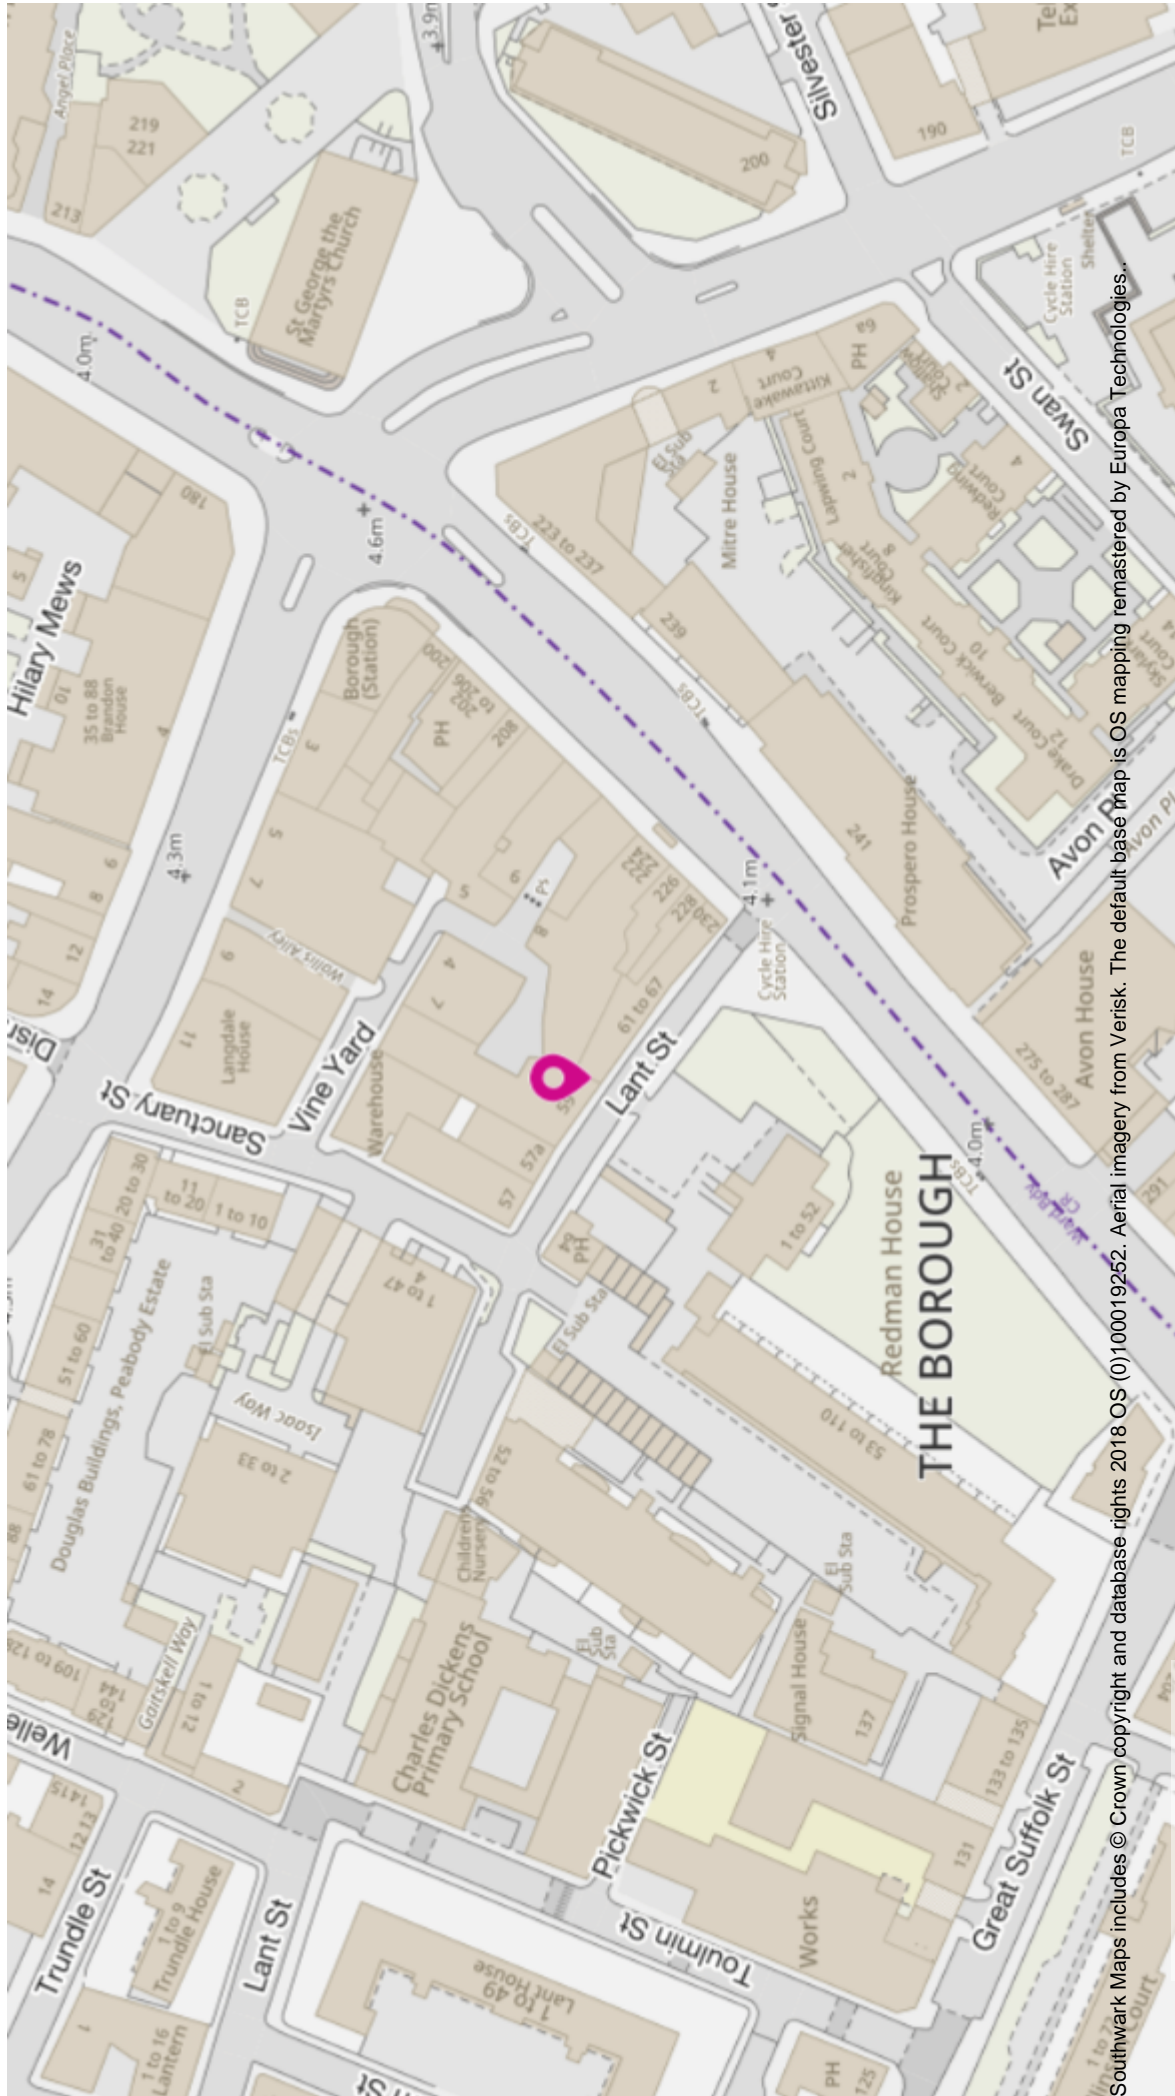

Lant Street Wine Company, 59-61 Lant Street, London SE1 1QN

Southwark Maps includes © Crown copyright and database rights 2018 OS (0)100019252. Aerial imagery from Verisk. The default base map is OS mapping remastered by Europa Technologies.